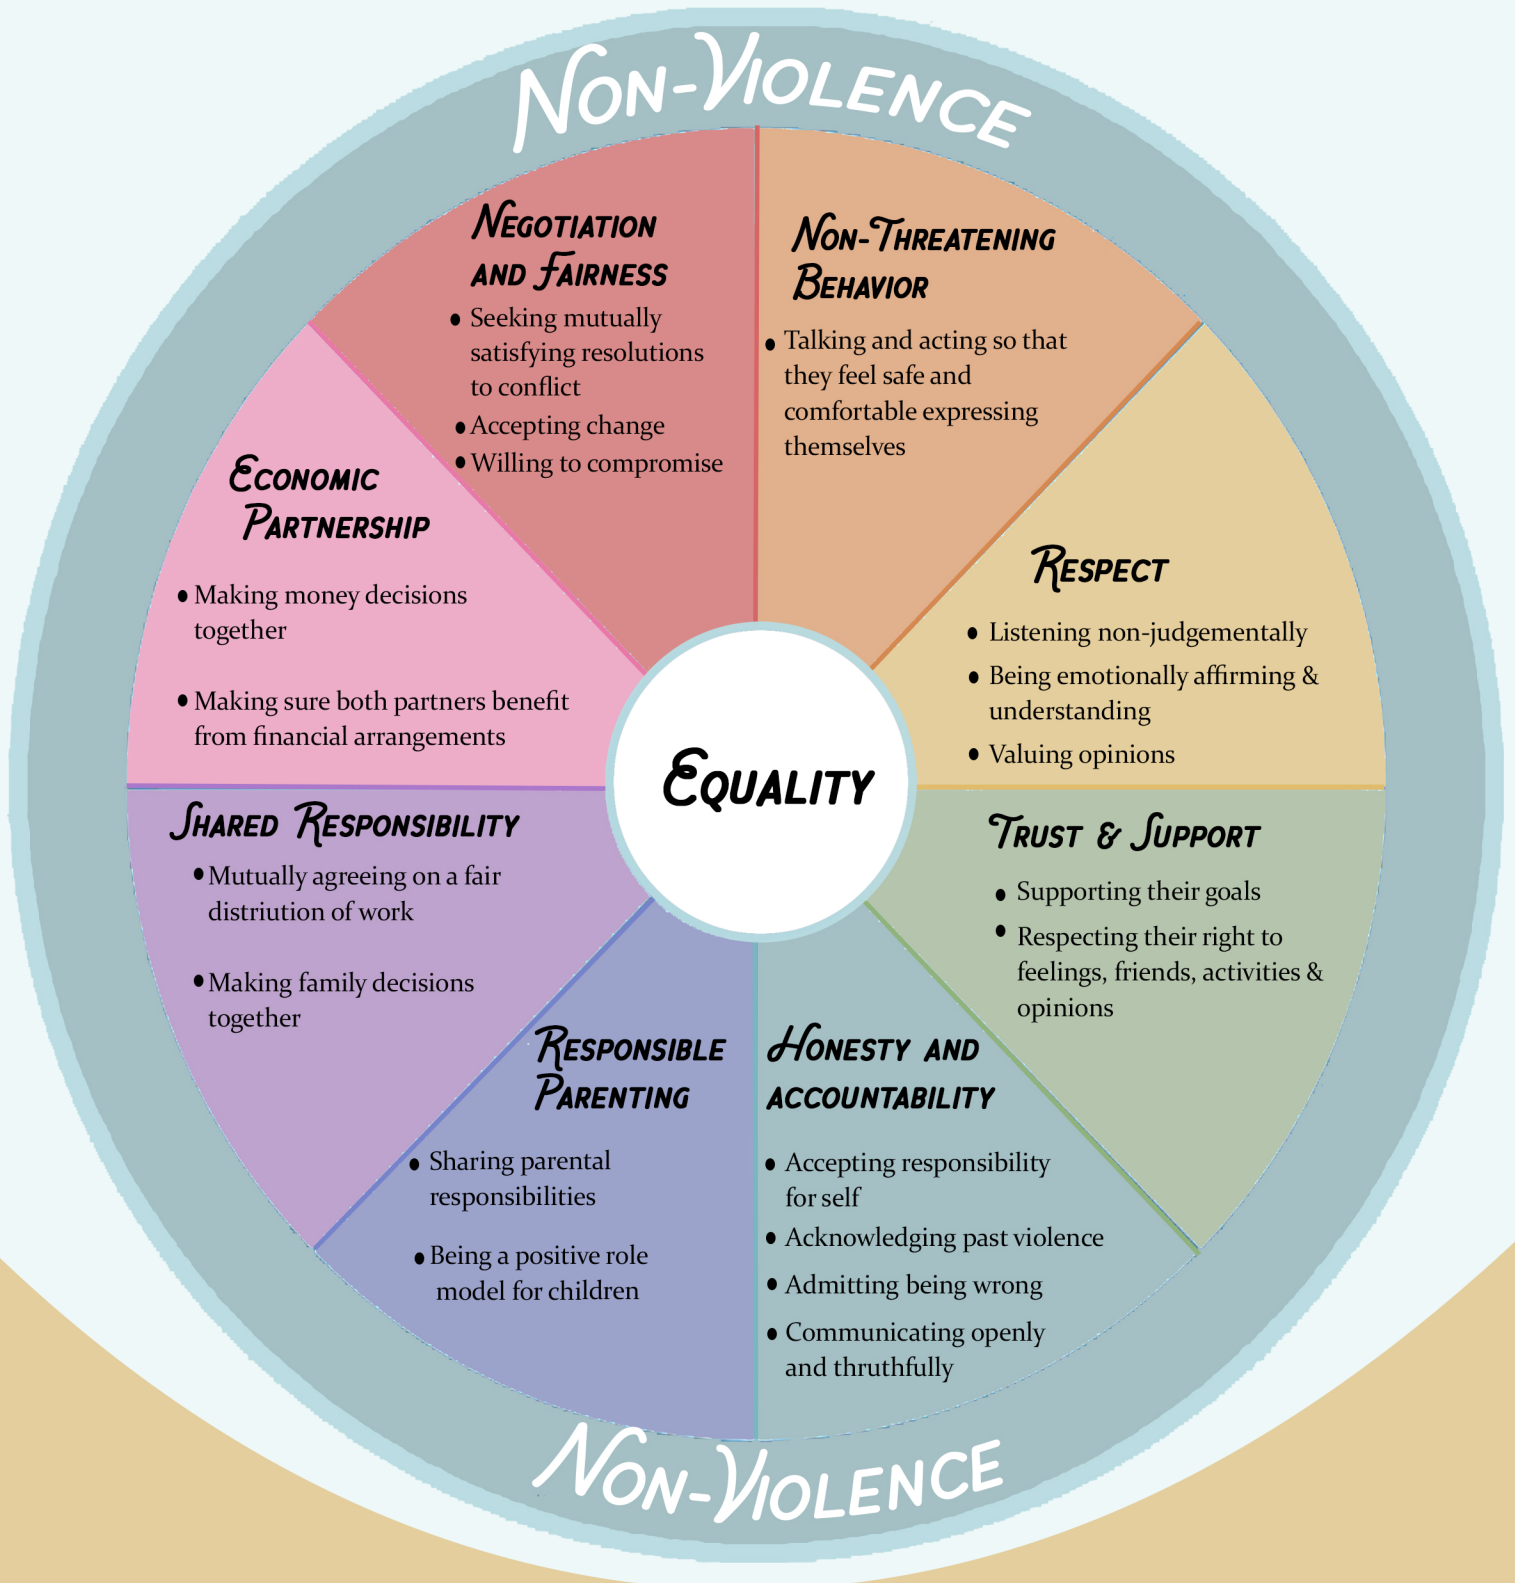

EQUALITY WHEEL

The Equality Wheel is a visual representation of the qualities necessary for healthy relationships and is based on the Domestic Abuse Intervention Project in Duluth, MN.